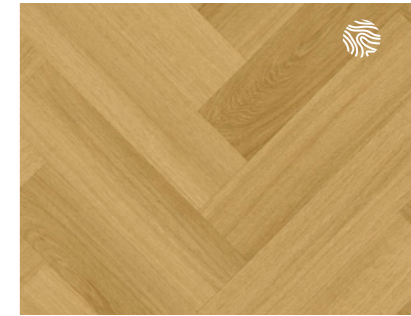

Glyde Oak 22831 RO22831HB41240
Herringbone 632 x 158 mm ✓