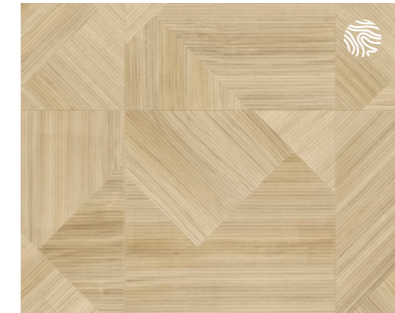

Shades 62215 RO62215SQT40657
Square tile 493 x 493 mm ✓