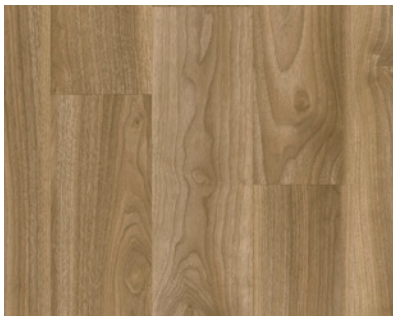

Medium Plank

Nashville Oak 88299 RO88299MP40779
Medium plank 1498 x 214 mm ✓

Galway Oak 87250 RO87250MP41202
Medium plank 1498 x 214 mm ✓

Galway Oak 87275 RO87275MP40989
Medium plank 1498 x 214 mm ✓

14

English Walnut 20275 RO20275MP41243
Medium plank 1498 x 214 mm ✓